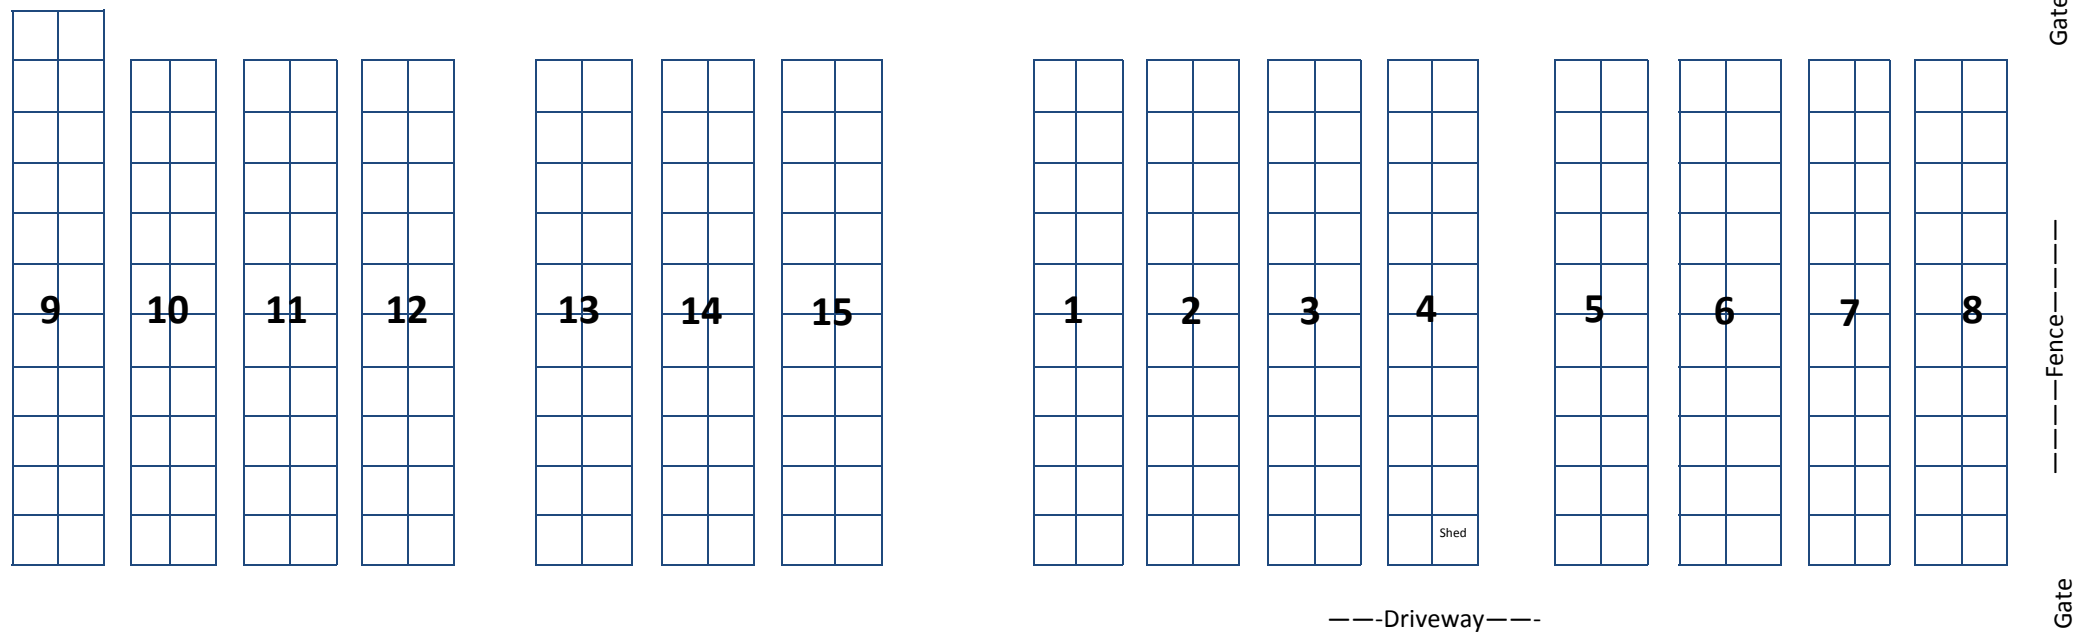

# Turtle River Cemetery Site Plan

Sections 1—15 are marked at each section corner with ground level markers.